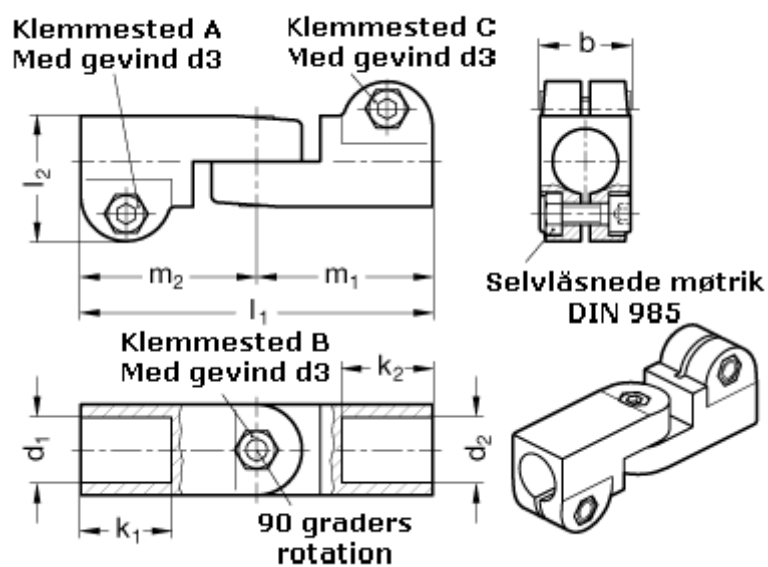

Article number: 20285B14B182SW

Description: E+G Swivel clamp connector joint
GN285-B14-B18-2-SW

Measures

$b = 25$	$m_1 = 48.5$
$d_1 = B14$	$m_2 = 48.5$
$d_2 = B18$	
$d_3 = M 6$	
$k_1 = 25$	
$k_2 = 25$	
$l_1 = 97$	
$l_2 = 34.5$	